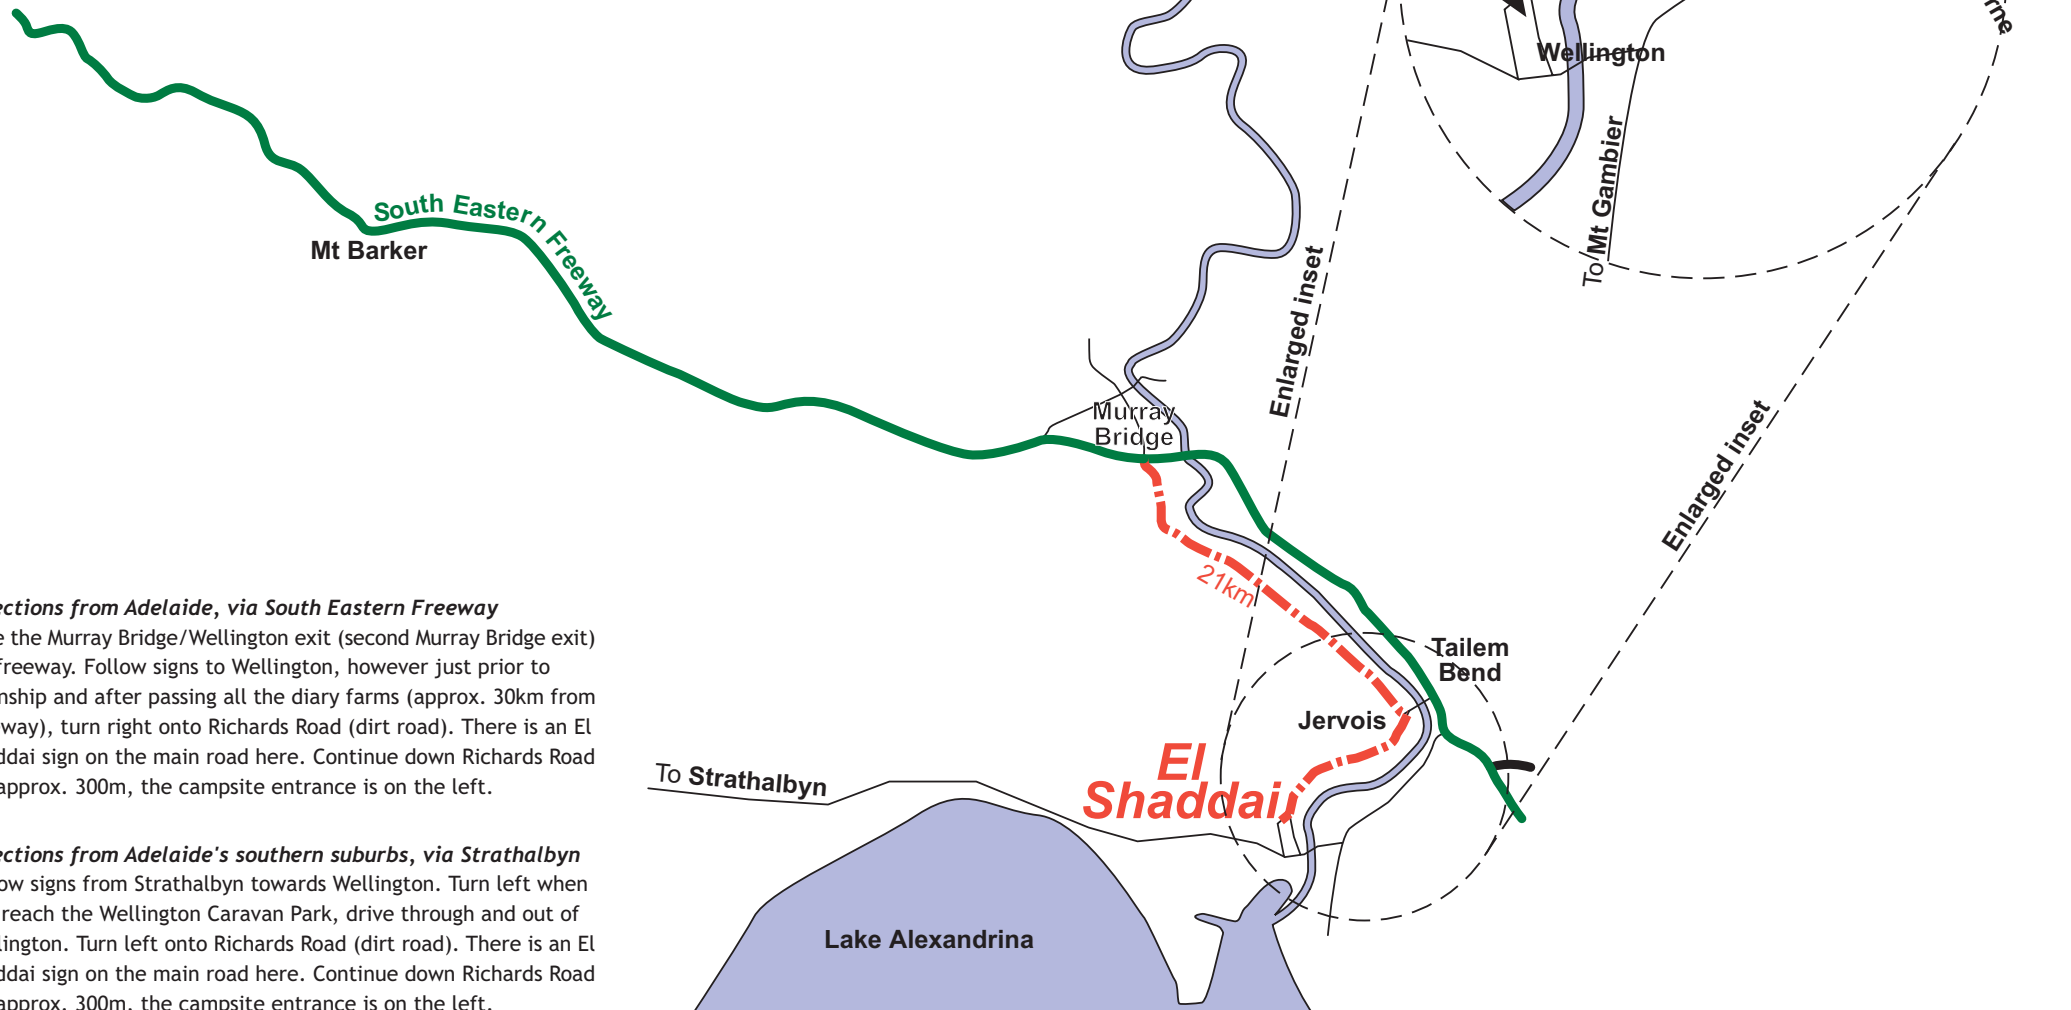

Map to CYC El Shaddai Campsite

Christian Youth Camps of SA Inc
RMD 4062, Wellington SA 5259

Phone 8572 7262

Fax 8572 7135

www.cycsa.org.au

email@cycsa.org.au

Adelaide

Directions from Adelaide, via South Eastern Freeway

Take the Murray Bridge/Wellington exit (second Murray Bridge exit) off freeway. Follow signs to Wellington, however just prior to township and after passing all the diary farms (approx. 30km from freeway), turn right onto Richards Road (dirt road). There is an El Shaddai sign on the main road here. Continue down Richards Road for approx. 300m, the campsite entrance is on the left.

Directions from Adelaide's southern suburbs, via Strathalbyn

Follow signs from Strathalbyn towards Wellington. Turn left when you reach the Wellington Caravan Park, drive through and out of Wellington. Turn left onto Richards Road (dirt road). There is an El Shaddai sign on the main road here. Continue down Richards Road for approx. 300m, the campsite entrance is on the left.